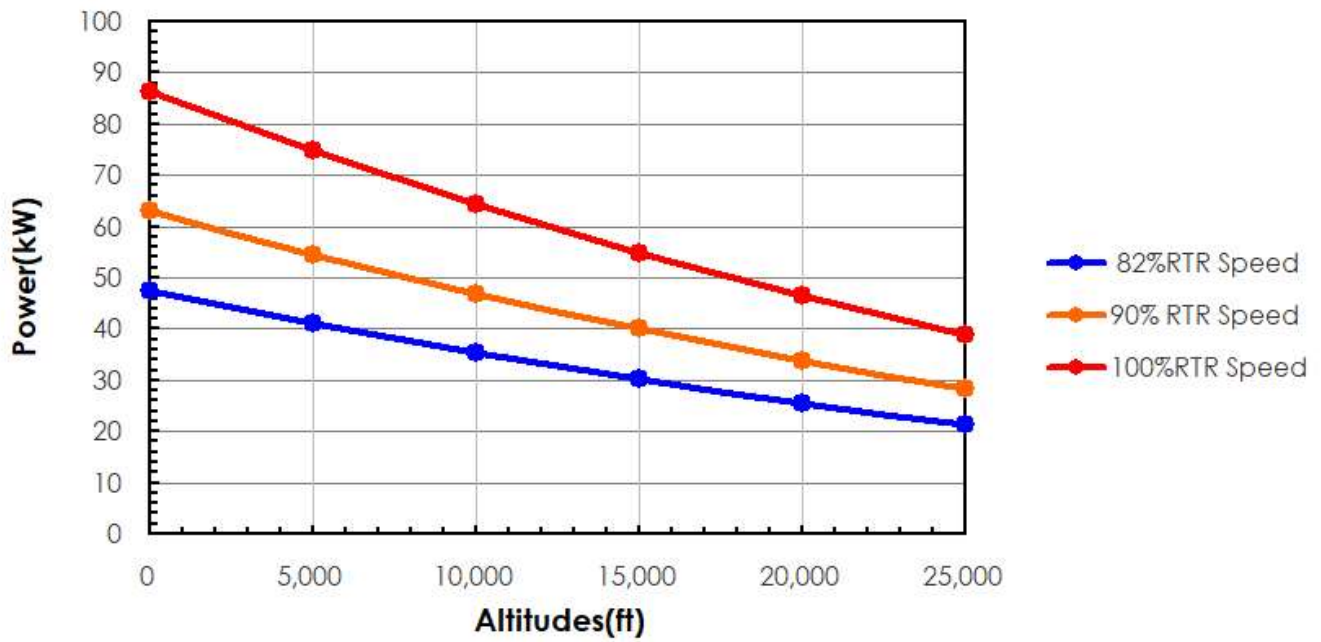

JETBEETLE HT60R POWER

JETBEETLE HT60R FUEL CONSUMPTION